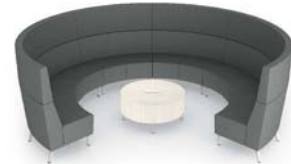

Dimensions will vary depending on model.

Tables

Round Coffee

Square Coffee

Wide Wedge End

Narrow Wedge End

Rectangular End

Half Round

Round Laptop Table

Square Laptop Table

Configure and reconfigure

RVR101
4 [7710NA] 1 [7737W4]

RVR102
8 [7714NA]

RVR103
6 [7712NA] 1 [7734W2]

RVR104
2 [7712NA] 2 [7712NAW3] 2 [7726] 1 [7734]

RVR105
4 [7711NA] 2 [7712NAW3] 1 [7738] 2 [7743]

Description	Dimensions			Seat Height
	W	D	H	
	IN mm	IN mm	IN mm	
 7703L Lounge Chair Extended High Back with left arm.	27 686	29.5 749	47 1194	18 457
 7703NA Armless Lounge Chair Extended High Back.	24.5 622	29.5 749	47 1194	18 457
 7704 Two-seat Sofa Standard Back with left and right arms.	53.5 1359	29.5 749	32 81	18 457
 7704R Two-seat Sofa Standard Back with right arm.	51 1295	29.5 749	32 813	18 457
 7704L Two-seat Sofa Standard Back with left arm.	51 1295	29.5 749	32 813	18 457
 7704NA Armless Two-seat Sofa Standard Back.	48.5 1232	29.5 749	32 813	18 457
 7705 Two-seat Sofa High Back with left and right arms.	53.5 1359	29.5 749	41.5 1054	18 457
 7705R Two-seat Sofa High Back with right arm.	51 1295	29.5 749	41.5 1054	18 457
 7705L Two-seat Sofa High Back with left arm.	51 1295	29.5 749	41.5 1054	18 457
 7705NA Armless Two-seat Sofa High Back.	48.5 1232	29.5 749	41.5 1054	18 457